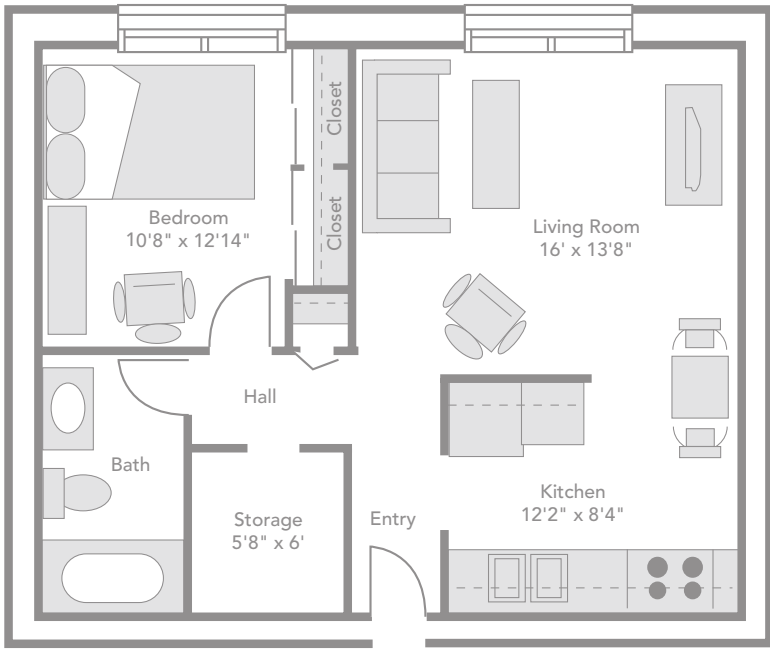

FLOOR PLAN

Cascade

1 BR • 670 square feet

FLOOR PLAN

Cascade

1 BR • 670 square feet