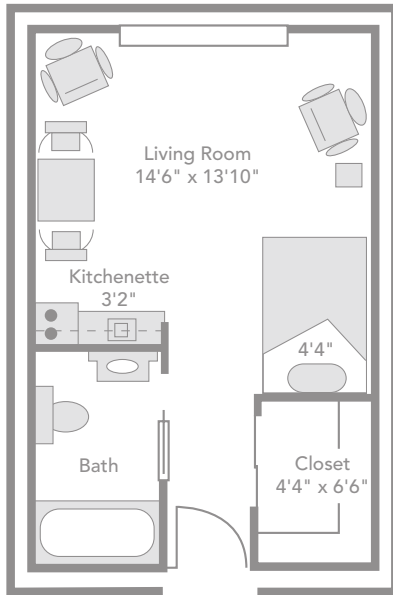

FLOOR PLAN

Homestead

Studio • 335 square feet

FLOOR PLAN

Homestead

Studio • 335 square feet