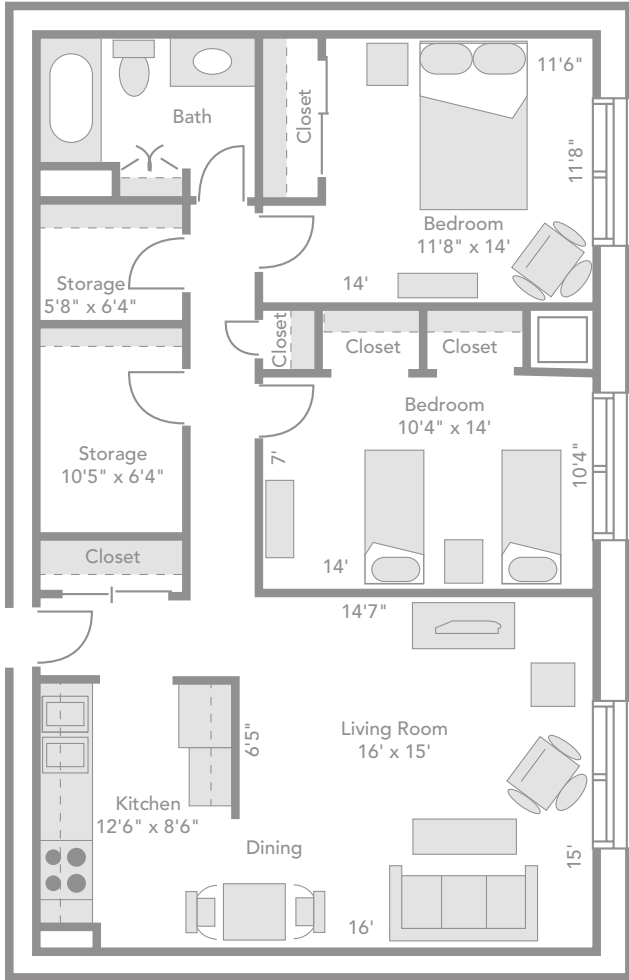

FLOOR PLAN

# Manhattan

2 BR • 1008 square feet

FLOOR PLAN

# Manhattan

2 BR • 1008 square feet