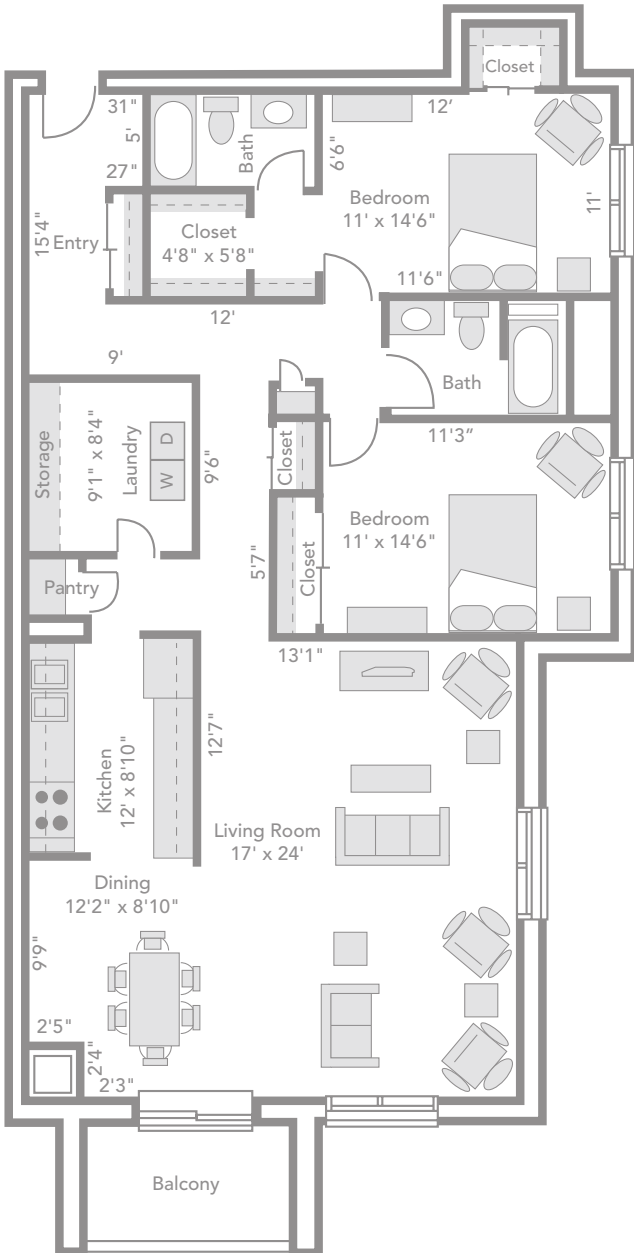

FLOOR PLAN

# New Yorker

2 BR • 1541 square feet

FLOOR PLAN

# New Yorker

2 BR • 1541 square feet