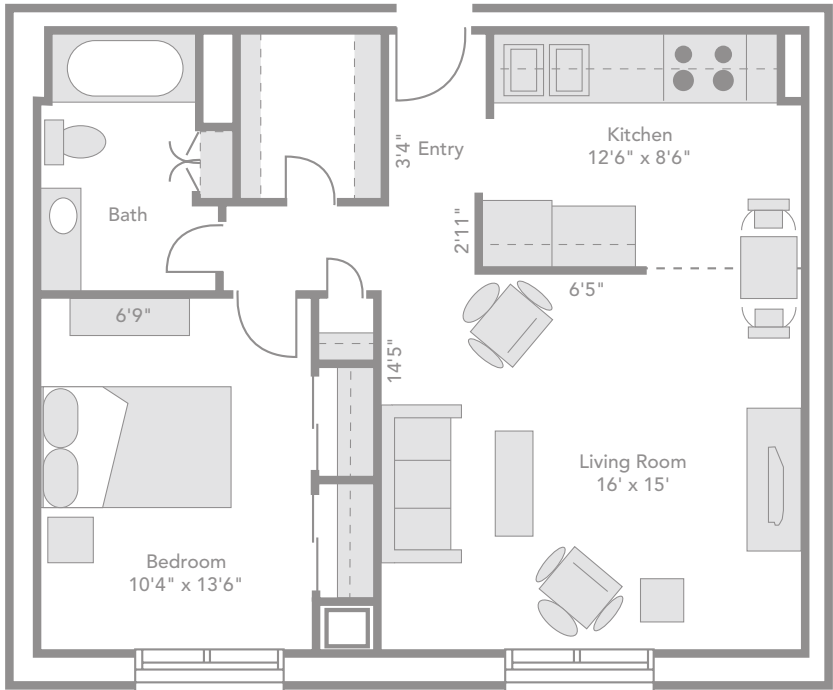

FLOOR PLAN

Tahoe

1 BR • 696 square feet

FLOOR PLAN

Tahoe

1 BR • 696 square feet