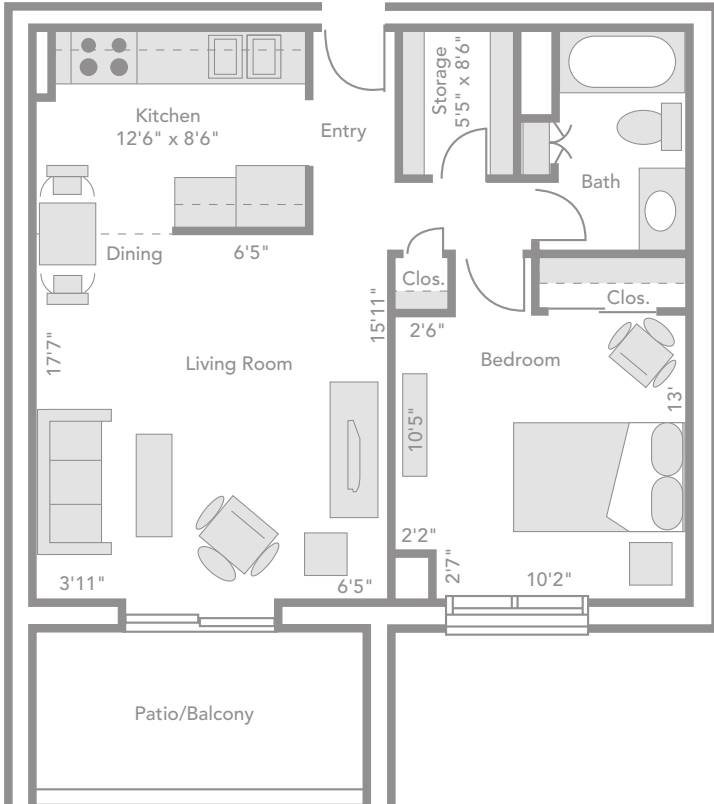

FLOOR PLAN

Yellowstone

1 BR • 754 square feet

FLOOR PLAN

Yellowstone

1 BR • 754 square feet